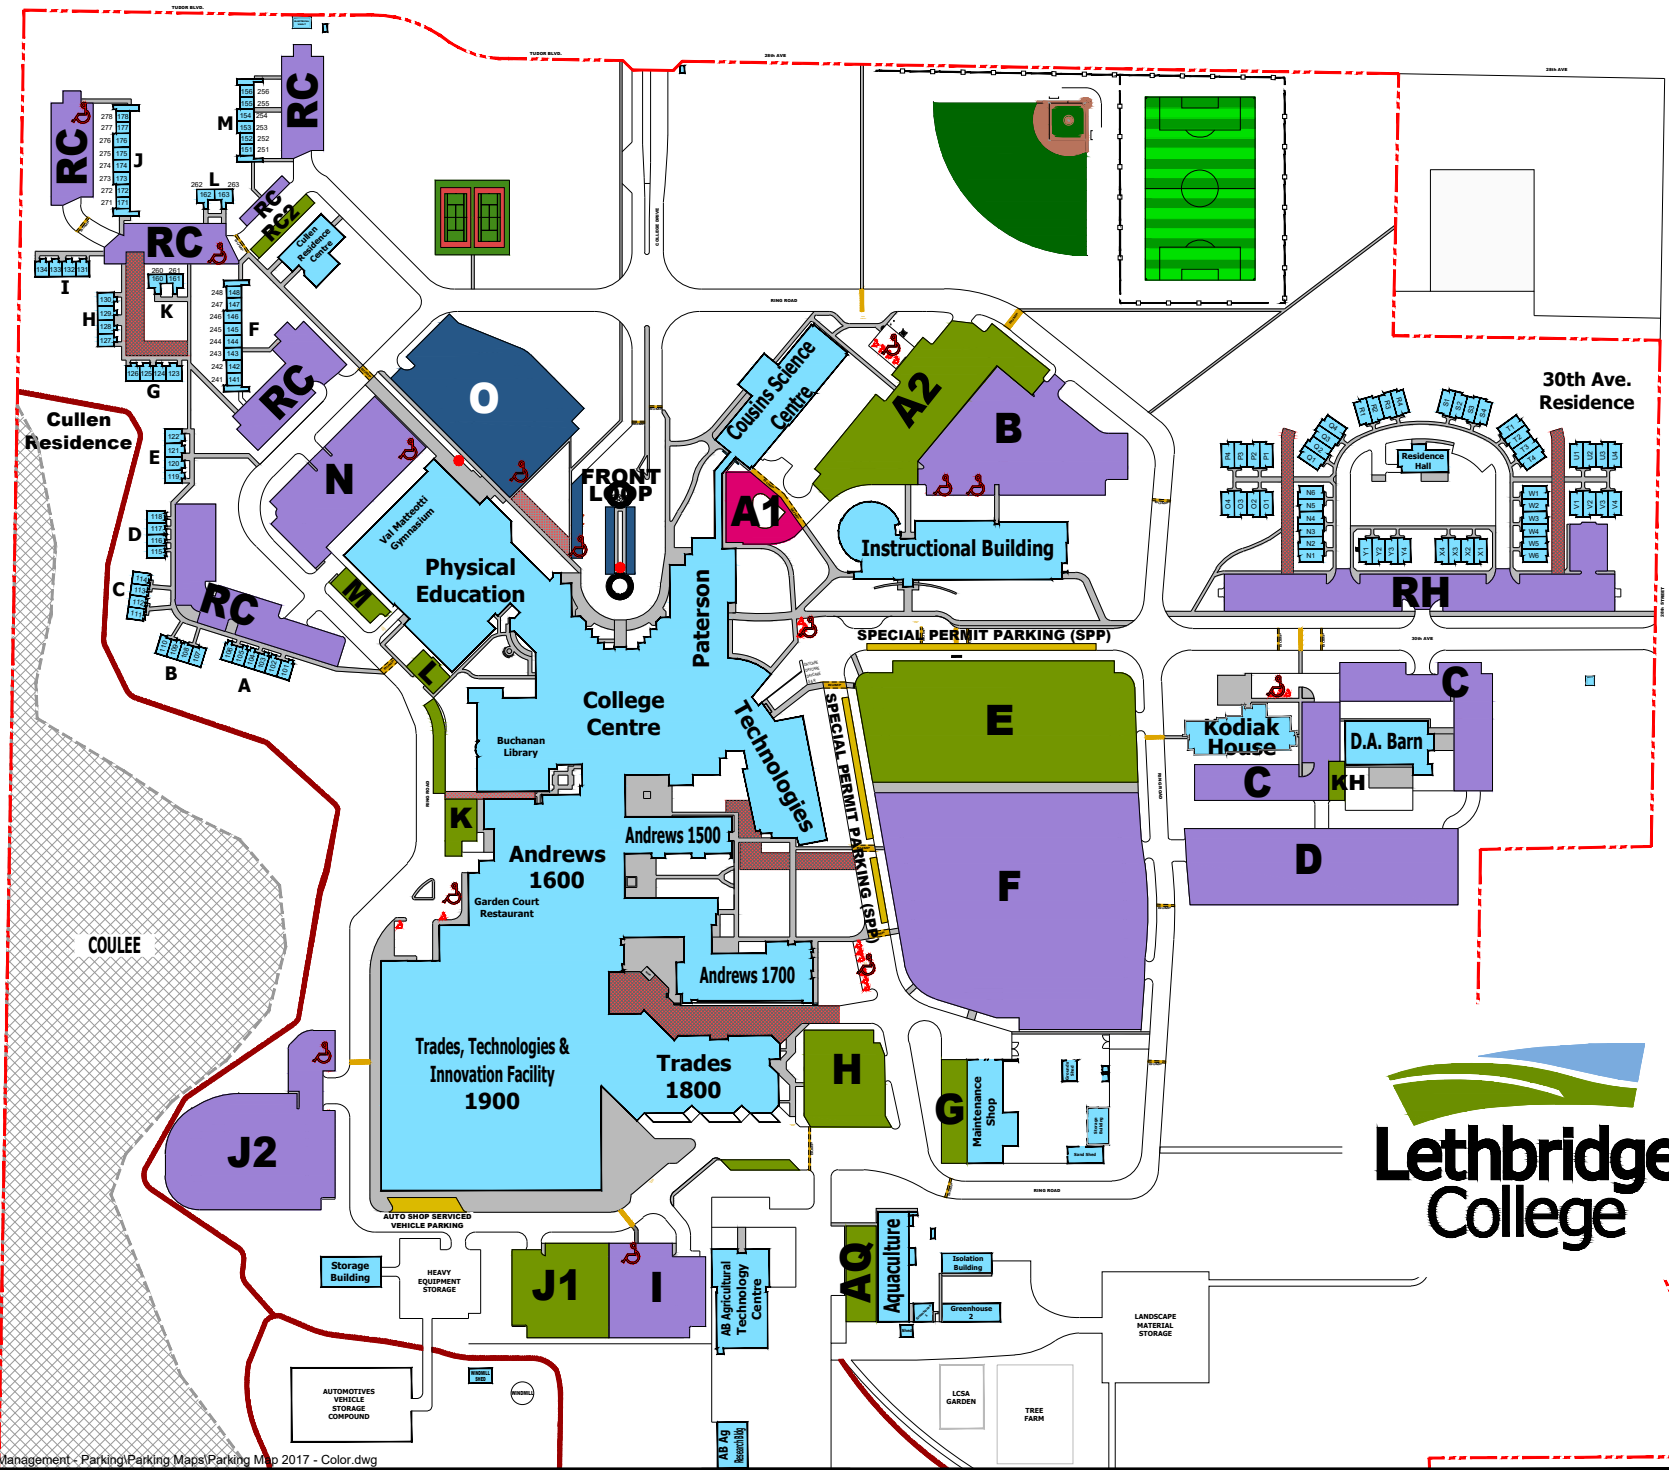

North

Daily Paid Visitor Parking  
(Lot O & Front Loop)

Premium Staff Parking  
(Lot A1)

Special Permit Parking  
Vendors, Contractors, Special Requests

Reserved Student Parking  
(Lots B, C, D, F, I, J2, N, RC & RH)

Reserved Staff Parking  
(Lots A2, AQ, E, G, H, J1, K, KH, L, M)