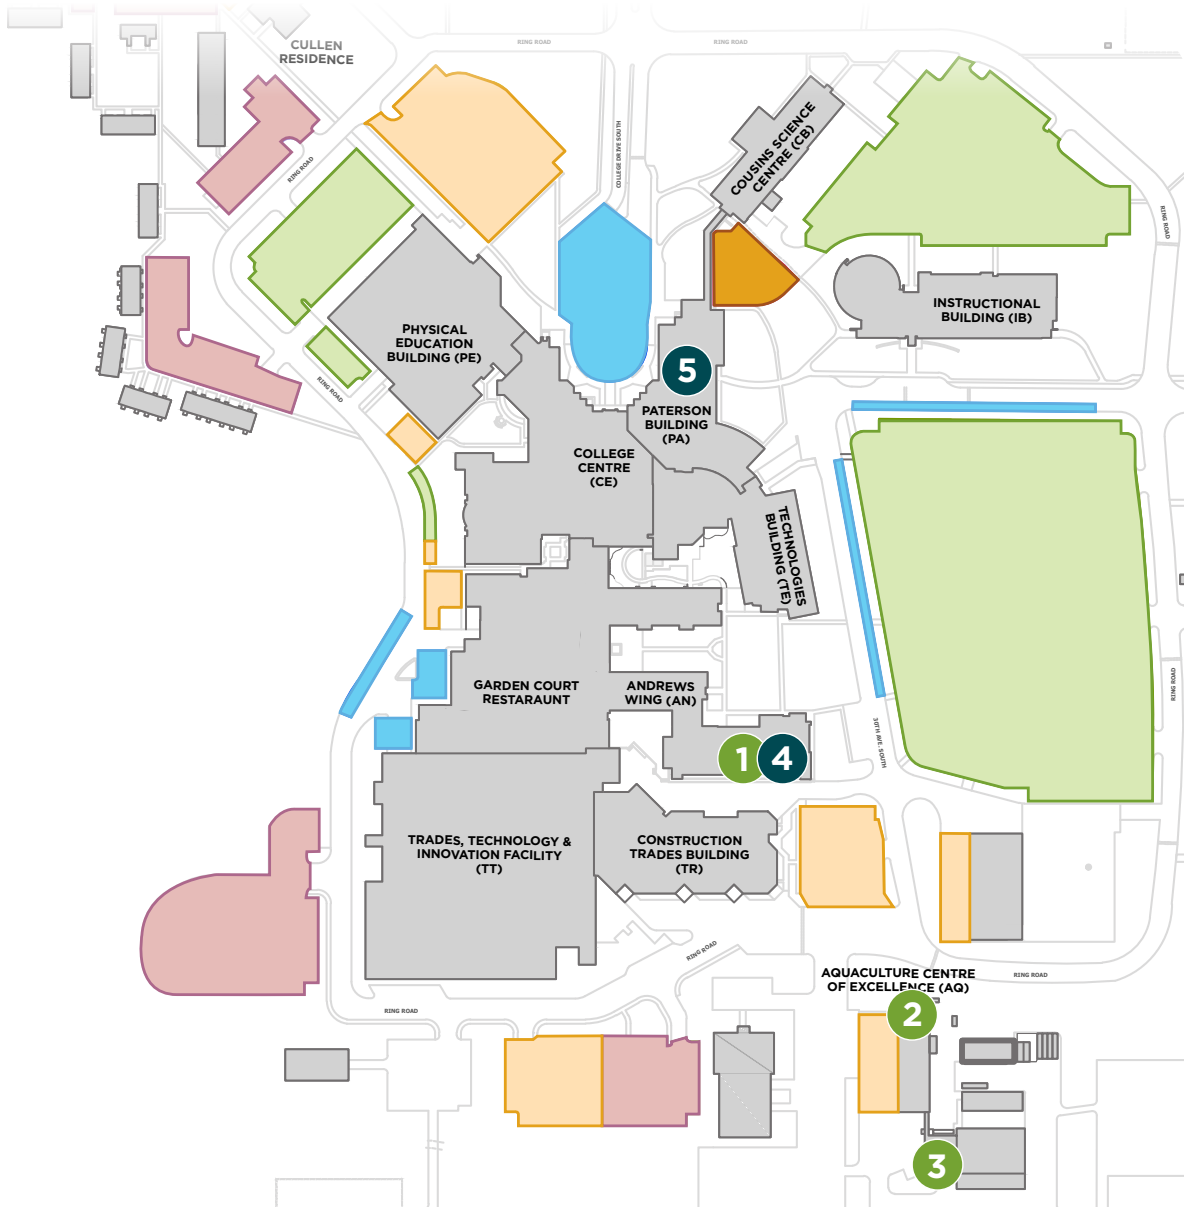

GENDER NEUTRAL WASHROOMS

FIRST FLOOR: 1 AN1746 & AN1747 2 AQ1001 3 AQ1023 & AQ1026

SECOND FLOOR: 4 AN2743 & AN2744 5 PA2139

IN SUPPORT OF CREATING A MORE INCLUSIVE AND ACCESSIBLE CAMPUS, LETHBRIDGE COLLEGE IS COMMITTED TO PROVIDING BATHROOMS FOR ALL GENDERS.